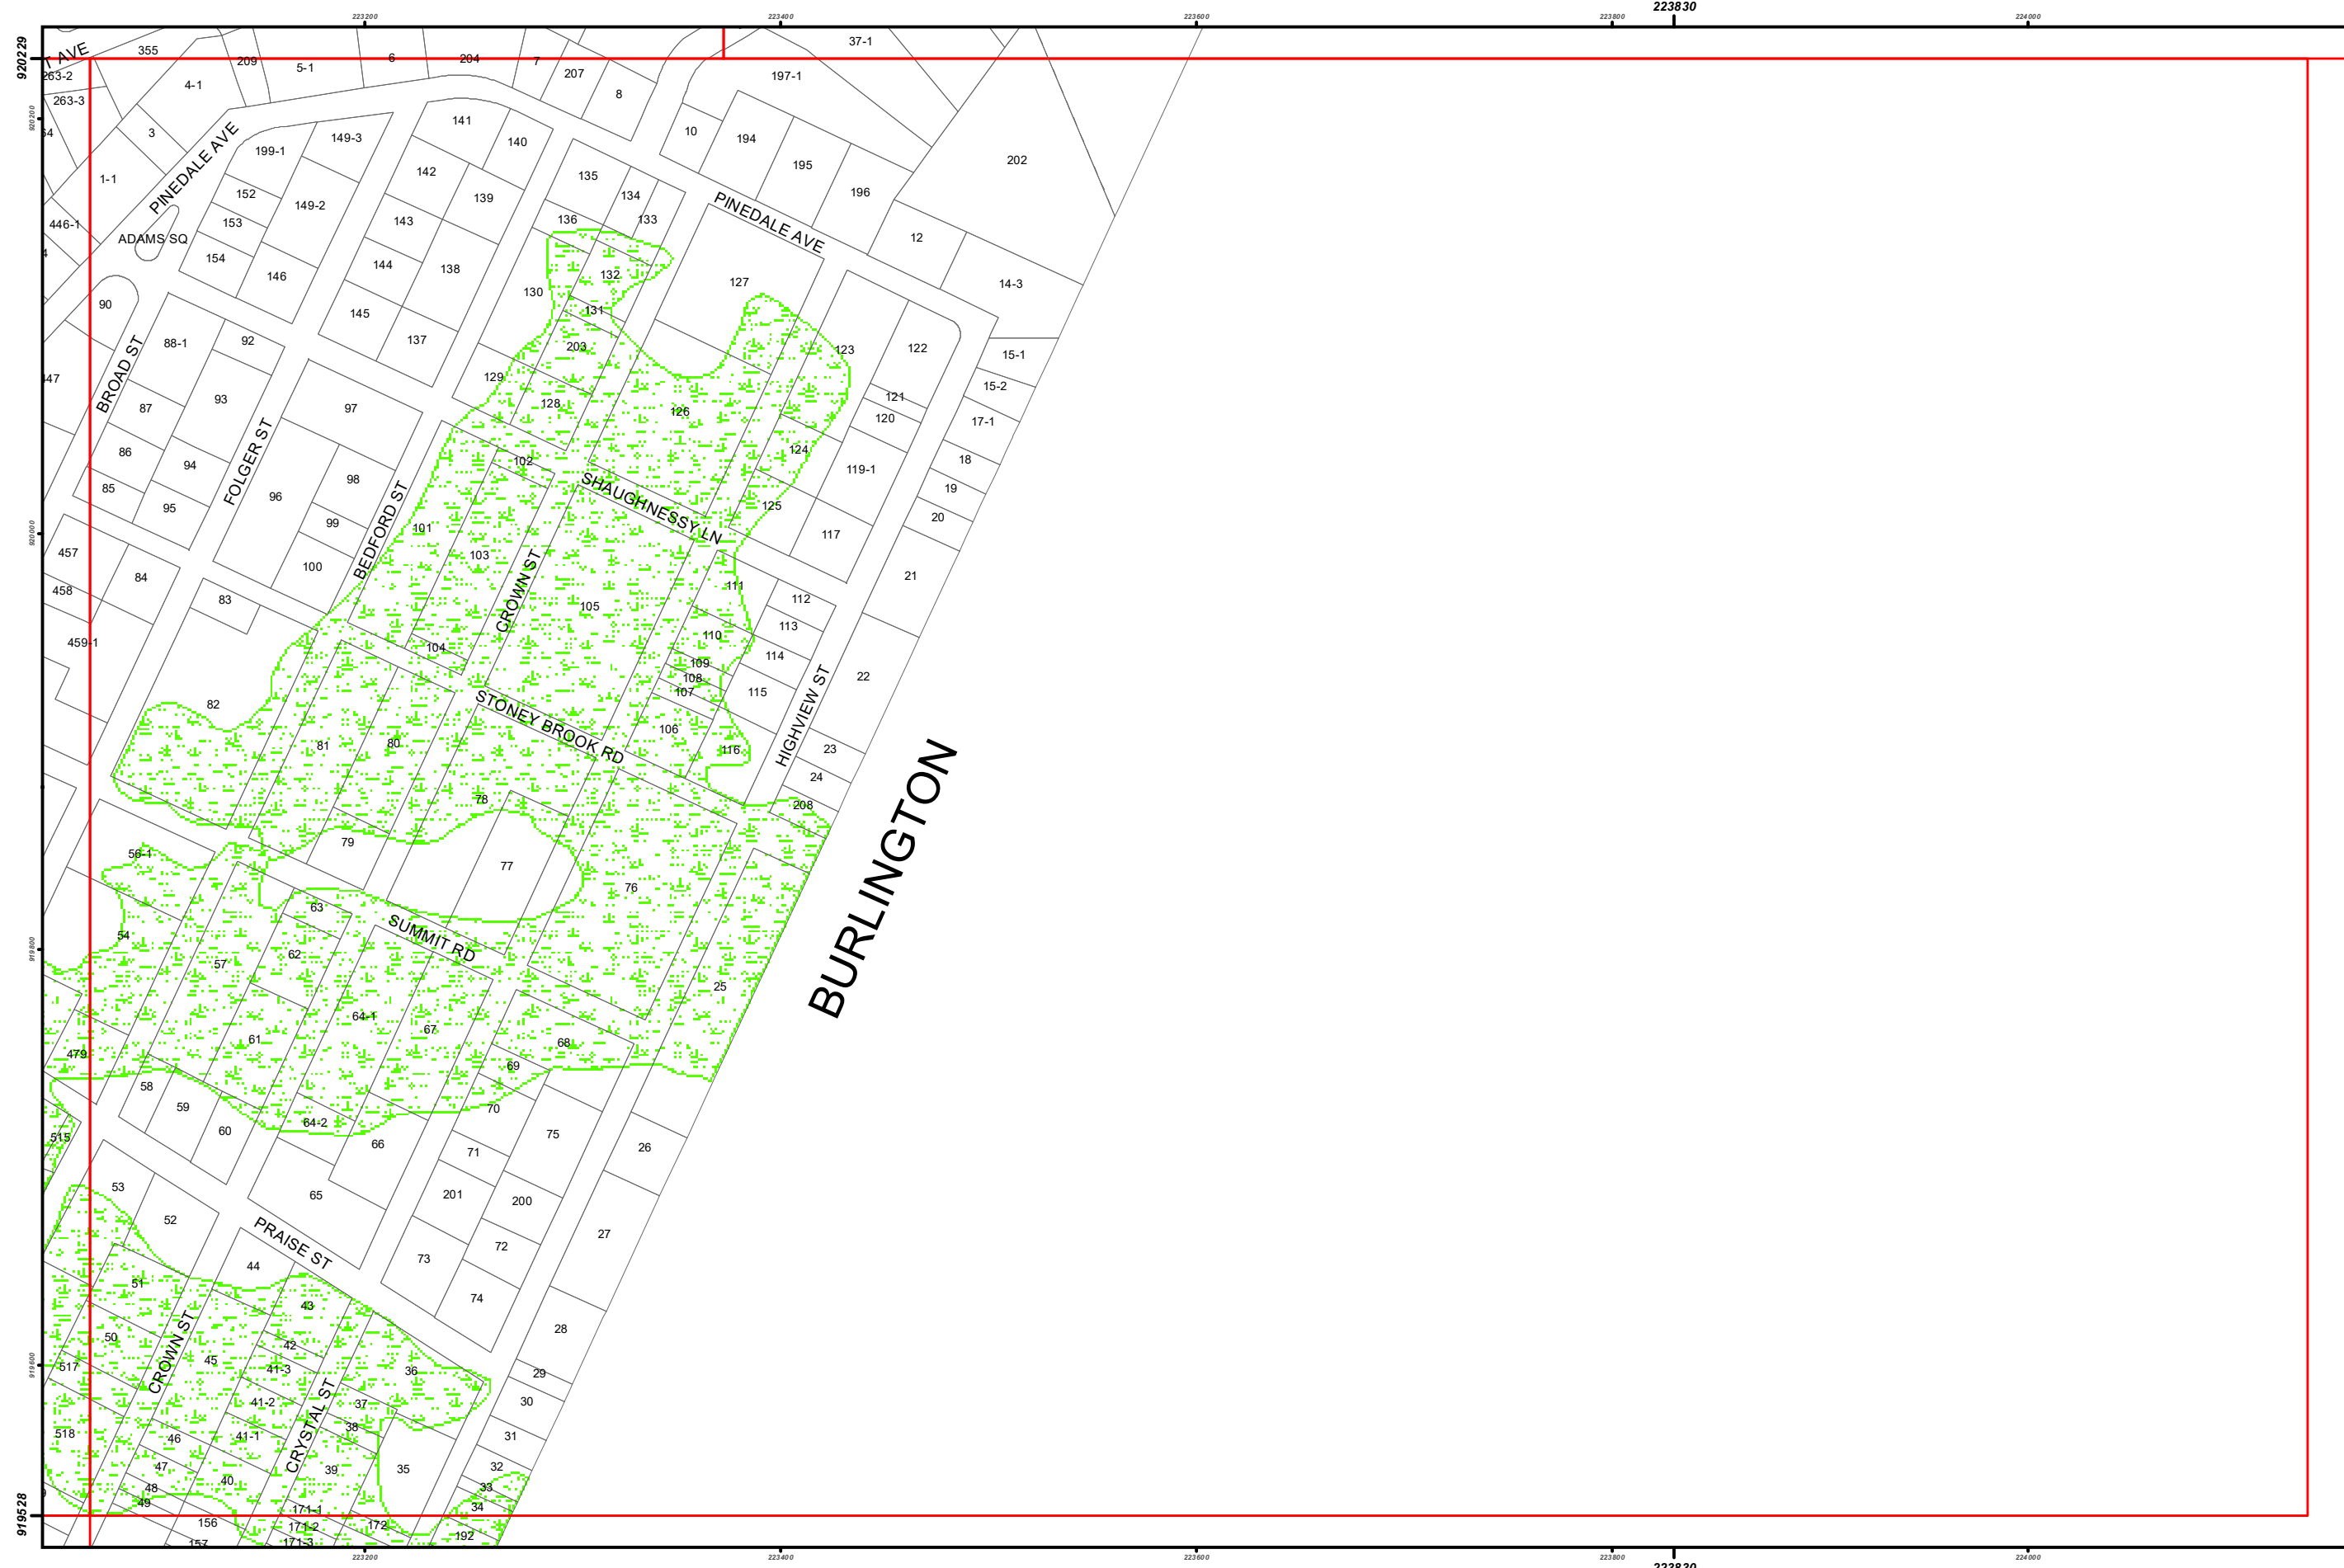

Town of  
Billerica  
Massachusetts

**Legend**

- 17-1 Block-Lot
- FIRST AVE Street Name
- Easement
- Pipeline
- Powerline
- Assessor Grid
- Parcel Boundary
- River or Pond
- Wetland - MassGIS

Note:  
Grid coordinates are in NAD 1983  
Massachusetts StatePlane Meters.

BURLINGTON